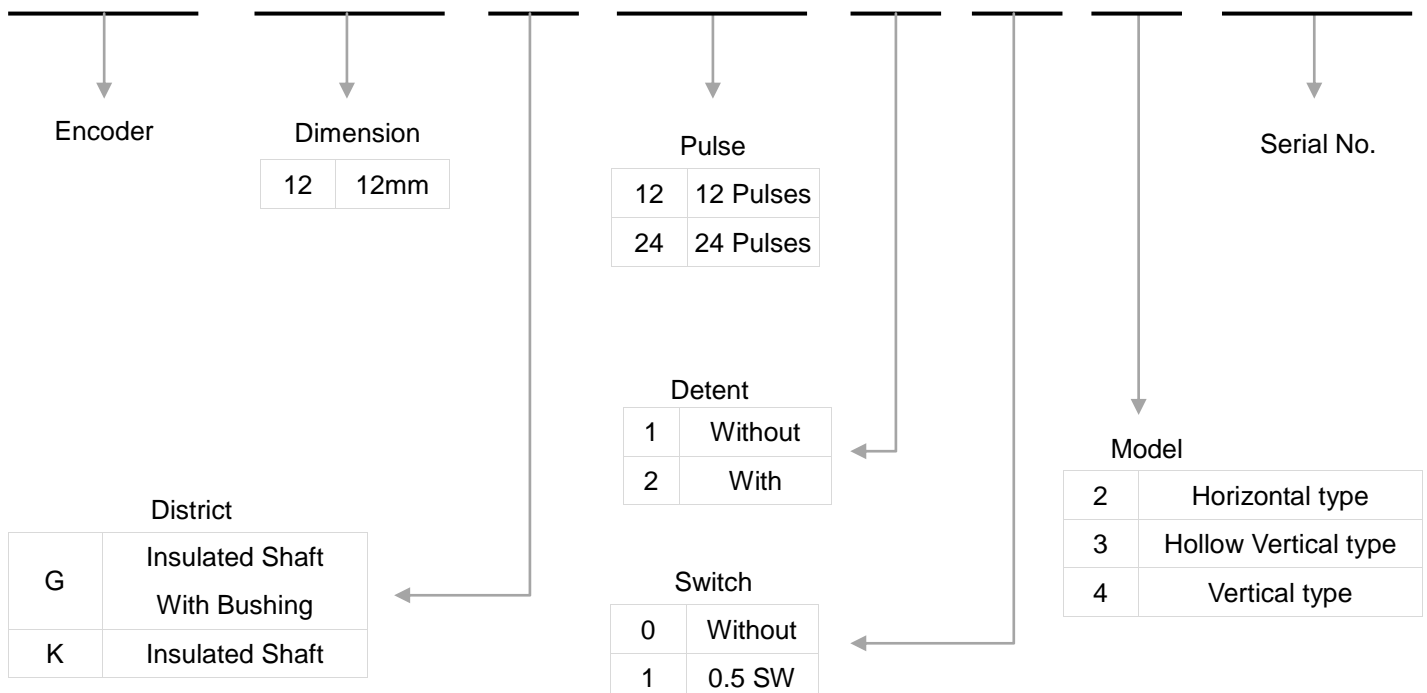

◆ PRODUCT NUMBERING SYSTEM

D	C	1	2	K	1	2	2	1	4	0	1