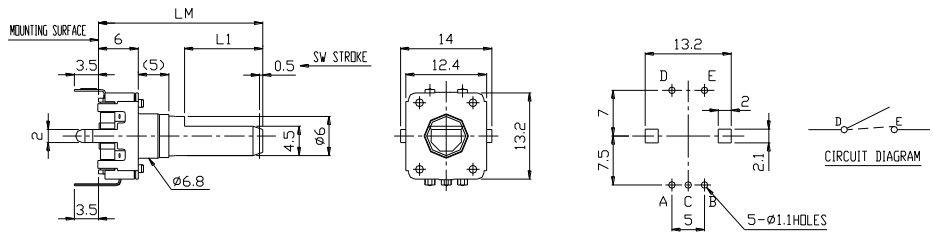

DC12K24214

with push on switch -0.5sw
vertical type