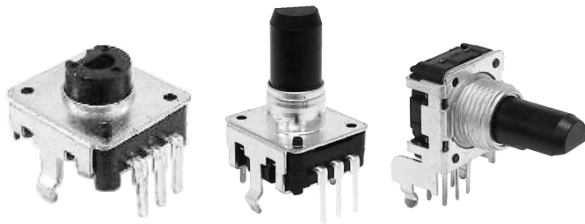

◆ FEATURE

- High-precision rotary type encoder.
- Compact design, long life and high reliability.
- Low cost as compared with optical type.
- Available in a wide variety of line up to meet all user needs.

◆ APPLICATIONS

- All kinds of level control, tuning and timer setting in audio-visual equipment, ordinary household electric appliances, radio equipment, communications equipment, etc.