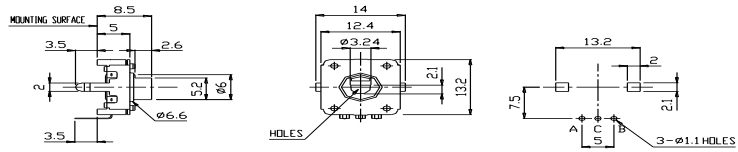

DC12K24203

Hollow shaft
vertical type