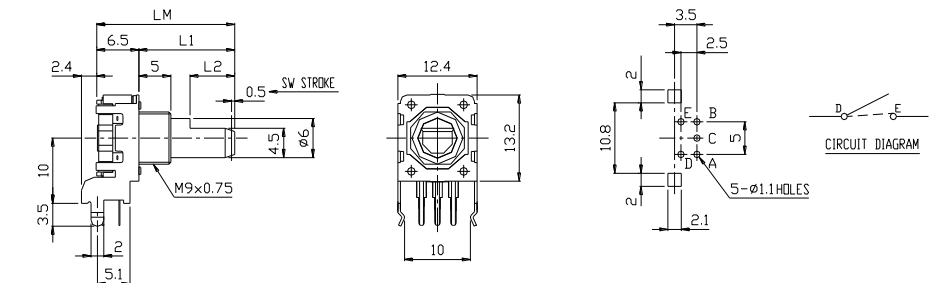

DC12G24212

horizontal type