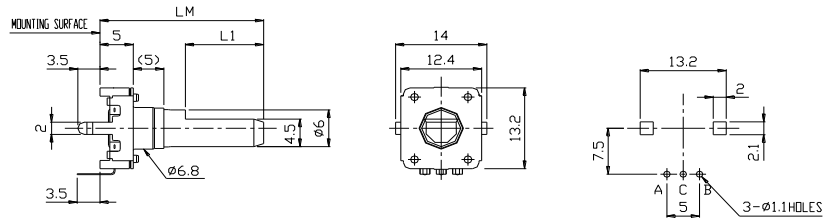

DC12K24204

vertical type